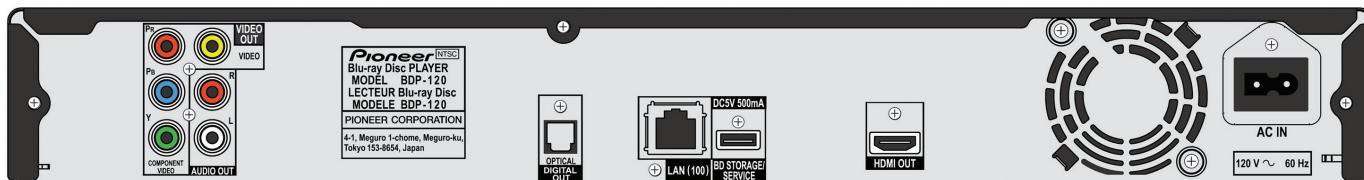

TERMINALS

- › HDMI™ Output
- › Component Video Output
- › Composite Video Output
- › 2-Channel Audio Output
- › Optical Digital Output
- › Ethernet
- › USB Input

SPECIFICATIONS

- › Power Requirements: 120 V 60 Hz
- › Product Weight: 6 lbs. 10 oz. (3 kg) (tentative)

PRODUCT DIMENSIONS

- › W x H x D: 16-9/16 x 2-15/16 x 10-9/16 inches (420 x 58 x 268 mm)

INTEGRATED TECHNOLOGIES

CONNECTIONS

Specifications and design subject to modification without notice.

PIONEER and the Pioneer logo is a registered trademark of Pioneer Corporation.

This unit may not be able to play back discs that have been recorded on other units due to the recording conditions, mode, surface dirt, or scratches.

"Blu-ray Disc" and the Blu-ray Disc logo are trademarks of Blu-ray Disc Association.

The DVD logo is a registered trademark of DVD Format/Logo Licensing Corporation.

HDMI, the HDMI logo and High-Definition Multimedia Interface are trademarks or registered trademarks of HDMI Licensing LLC.

"x.v.Color" and the "x.v.Color" logo are trademarks of Sony Corporation. x.v.Color only available for playback of discs recorded with AVCHD devices.

"BD-LIVE" logo is trademark of Blu-ray Disc Association.

"BONUSVIEW" logo is trademark of Blu-ray Disc Association.

"AVCHD" and the "AVCHD" logo are trademarks of Panasonic Corporation and Sony Corporation. Java and all Java-based trademarks and logos are trademarks or registered trademarks of Sun Microsystems, Inc. in the U.S. and other countries.

Dolby and the double-D symbol are registered trademarks of Dolby Laboratories.

DTS is a registered trademark & the DTS logo and Symbol are trademarks of DTS, Inc.