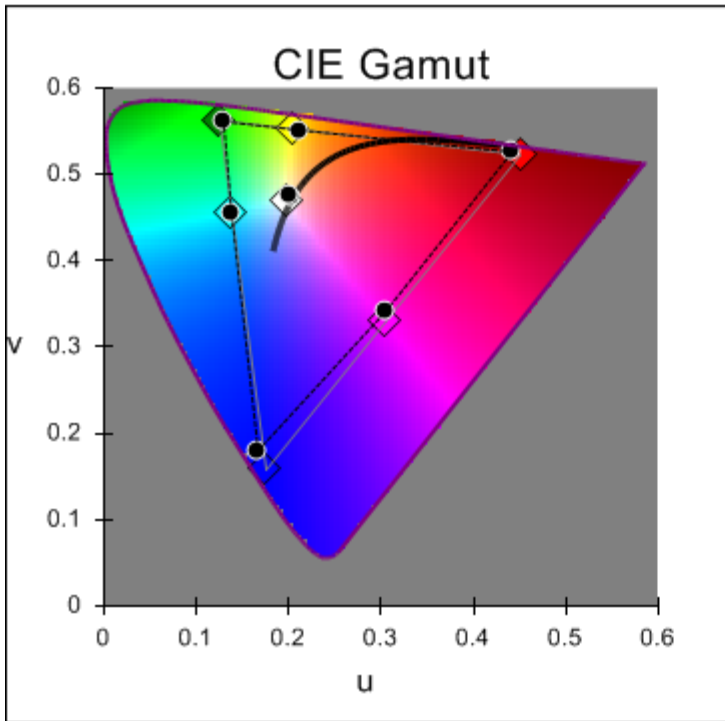

2011 Flat Panel Shootout Calibration Report

Report Type: Pre-Calibration
 Owner: Value Electronics
 Calibrator: Kevin Miller
 Calibration Date: 10/6/2011

Display: LG 60PZ950
 A/V Mode: THX Cinema
 White Point Target: D65, HD Rec709
 Gamma Target: 2.4

fL	0	10	20	30	40	50	60	70	80	90	100
x	0.2821	0.3269	0.3307	0.3276	0.3246	0.3233	0.3245	0.3237	0.3255	0.3259	0.3249
y	0.2989	0.3443	0.3468	0.3425	0.3382	0.3355	0.3396	0.3381	0.3400	0.3407	0.3418
Y	0.0414	0.2766	0.9374	2.1276	3.7761	5.6376	8.5685	11.6716	14.8497	18.7148	23.1762
dE uv	31.2531	14.0758	17.1326	13.7907	10.5740	9.0894	10.9179	9.9736	11.6882	12.1586	12.0395
CCT	9267	5740	5569	5709	5856	5925	5859	5897	5810	5791	5831
Gamma	2.4000	1.9230	1.9930	1.9835	1.9801	2.0394	1.9478	1.9232	1.9948	2.0293	2.4000